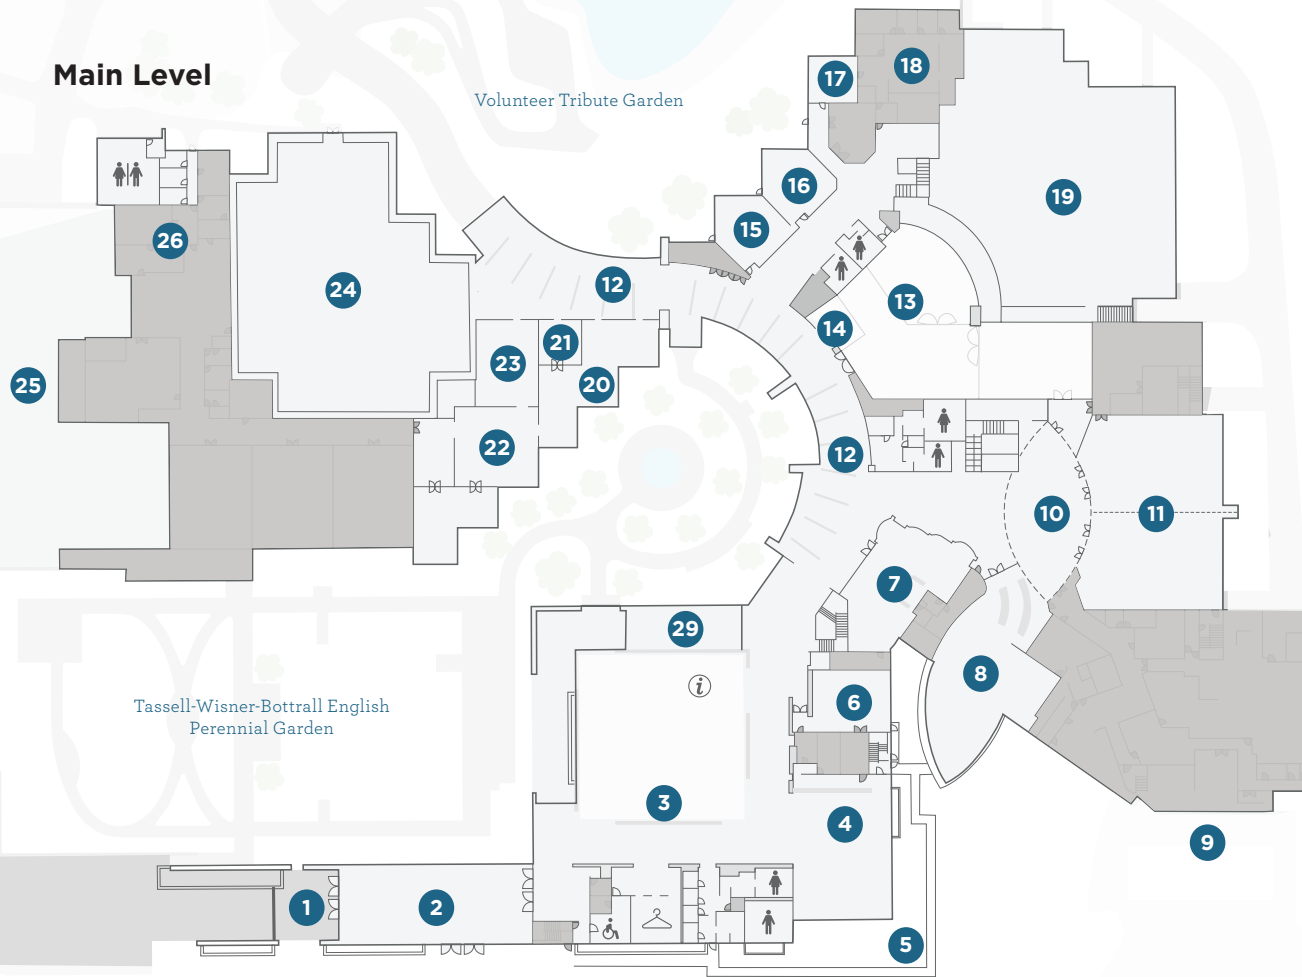

INTERIOR SPACES MAP

Main Level

Volunteer Tribute Garden

Courtyard Level

Map Legend

- Restrooms
- Stairs
- Information
- Vending
- Eating Area
- Drinking Fountain
- Coatroom
- Mobility Center
- Room Location