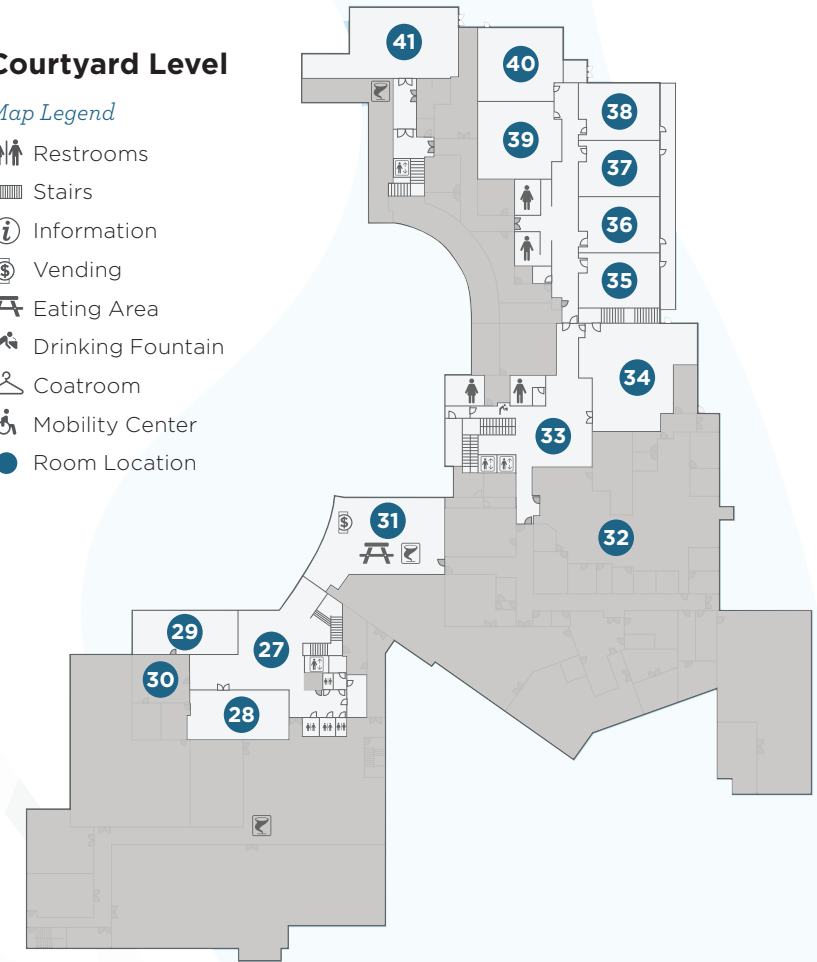

## Main Level

Volunteer Tribute Garden

## Courtyard Level

### Map Legend

-  Restrooms
-  Stairs
-  Information
-  Vending
-  Eating Area
-  Drinking Fountain
-  Coatroom
-  Mobility Center
-  Room Location