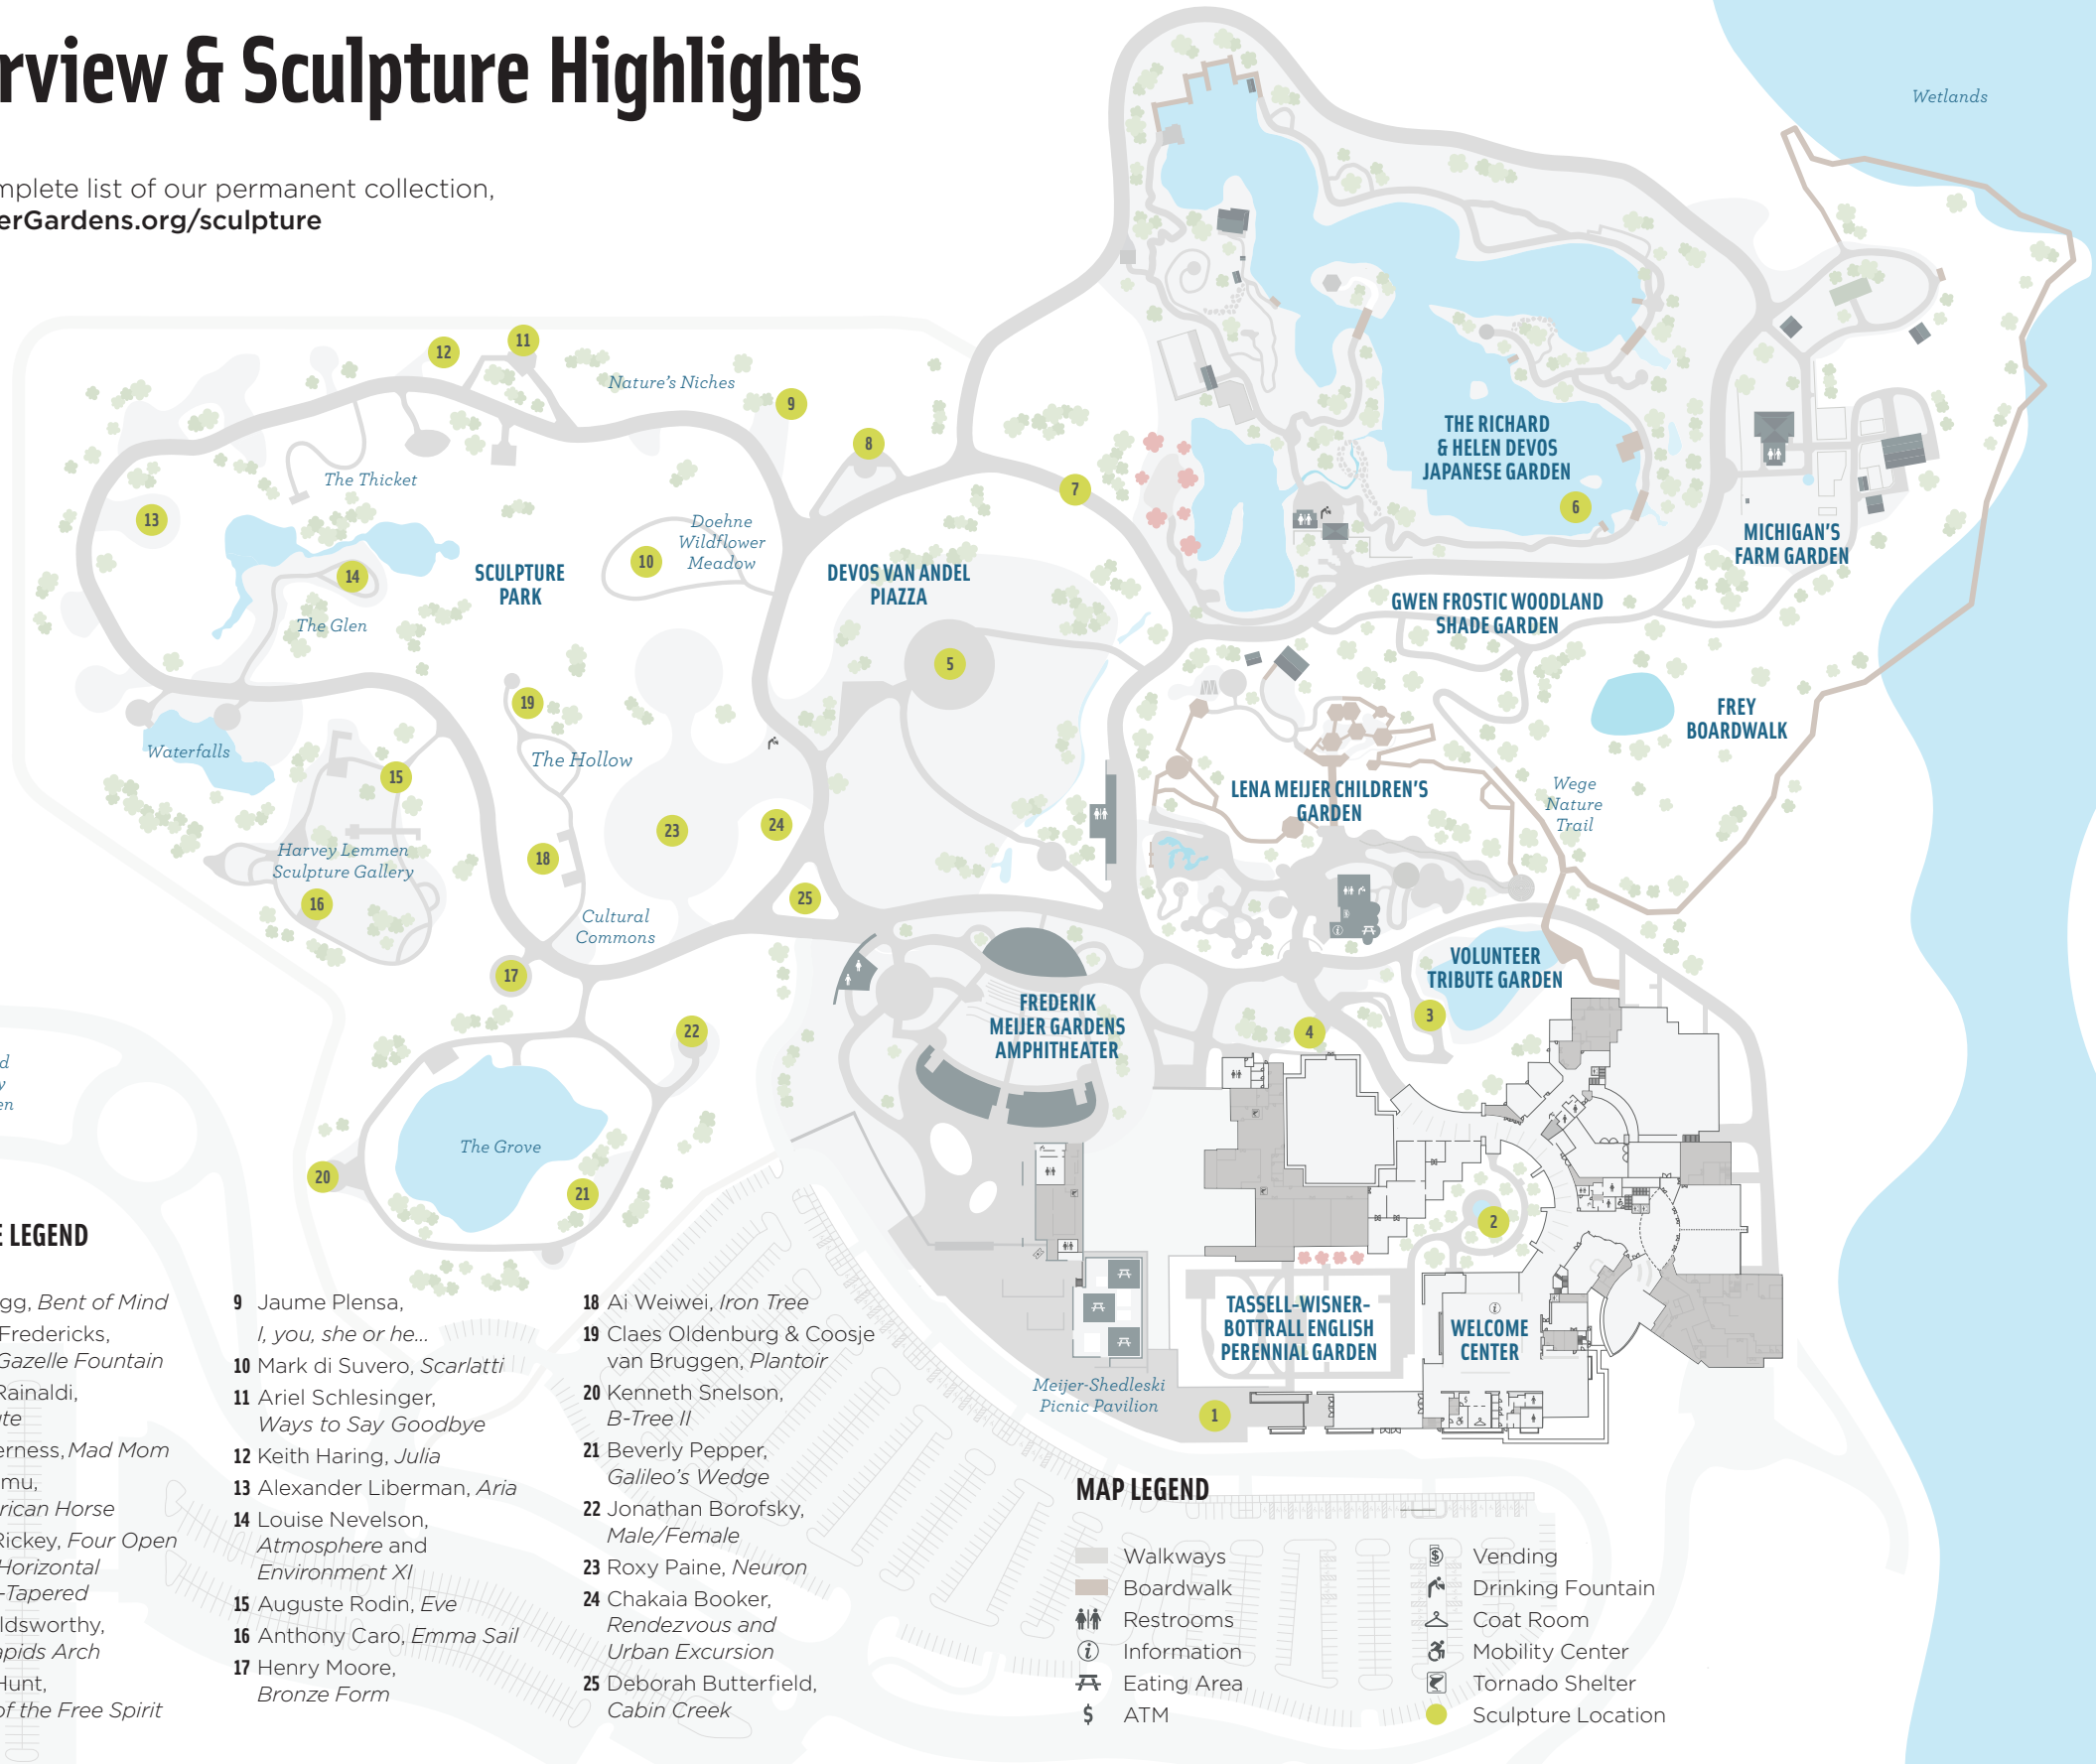

Overview & Sculpture Highlights

For a complete list of our permanent collection, visit MeijerGardens.org/sculpture

SCULPTURE LEGEND

- | | | |
|---|--|--|
| 1 Tony Cragg, <i>Bent of Mind</i> | 9 Jaume Plensa, <i>I, you, she or he...</i> | 18 Ai Weiwei, <i>Iron Tree</i> |
| 2 Marshall Fredericks, <i>Leaping Gazelle Fountain</i> | 10 Mark di Suvero, <i>Scarlati</i> | 19 Claes Oldenburg & Coosje van Bruggen, <i>Plantoir</i> |
| 3 Oliviero Rainaldi, <i>The Tribute</i> | 11 Ariel Schlesinger, <i>Ways to Say Goodbye</i> | 20 Kenneth Snelson, <i>B-Tree II</i> |
| 4 Tom Otterness, <i>Mad Mom</i> | 12 Keith Haring, <i>Julia</i> | 21 Beverly Pepper, <i>Galileo's Wedge</i> |
| 5 Nina Akamu, <i>The American Horse</i> | 13 Alexander Liberman, <i>Aria</i> | 22 Jonathan Borofsky, <i>Male/Female</i> |
| 6 George Rickey, <i>Four Open Squares Horizontal Gyrotory-Tapered</i> | 14 Louise Nevelson, <i>Atmosphere and Environment XI</i> | 23 Roxy Paine, <i>Neuron</i> |
| 7 Andy Goldsworthy, <i>Grand Rapids Arch</i> | 15 Auguste Rodin, <i>Eve</i> | 24 Chakaia Booker, <i>Rendezvous and Urban Excursion</i> |
| 8 Richard Hunt, <i>Column of the Free Spirit</i> | 16 Anthony Caro, <i>Emma Sail</i> | 25 Deborah Butterfield, <i>Cabin Creek</i> |
| | 17 Henry Moore, <i>Bronze Form</i> | |

MAP LEGEND

- | | | | |
|--|-------------|--|--------------------|
| | Walkways | | Vending |
| | Boardwalk | | Drinking Fountain |
| | Restrooms | | Coat Room |
| | Information | | Mobility Center |
| | Eating Area | | Tornado Shelter |
| | ATM | | Sculpture Location |