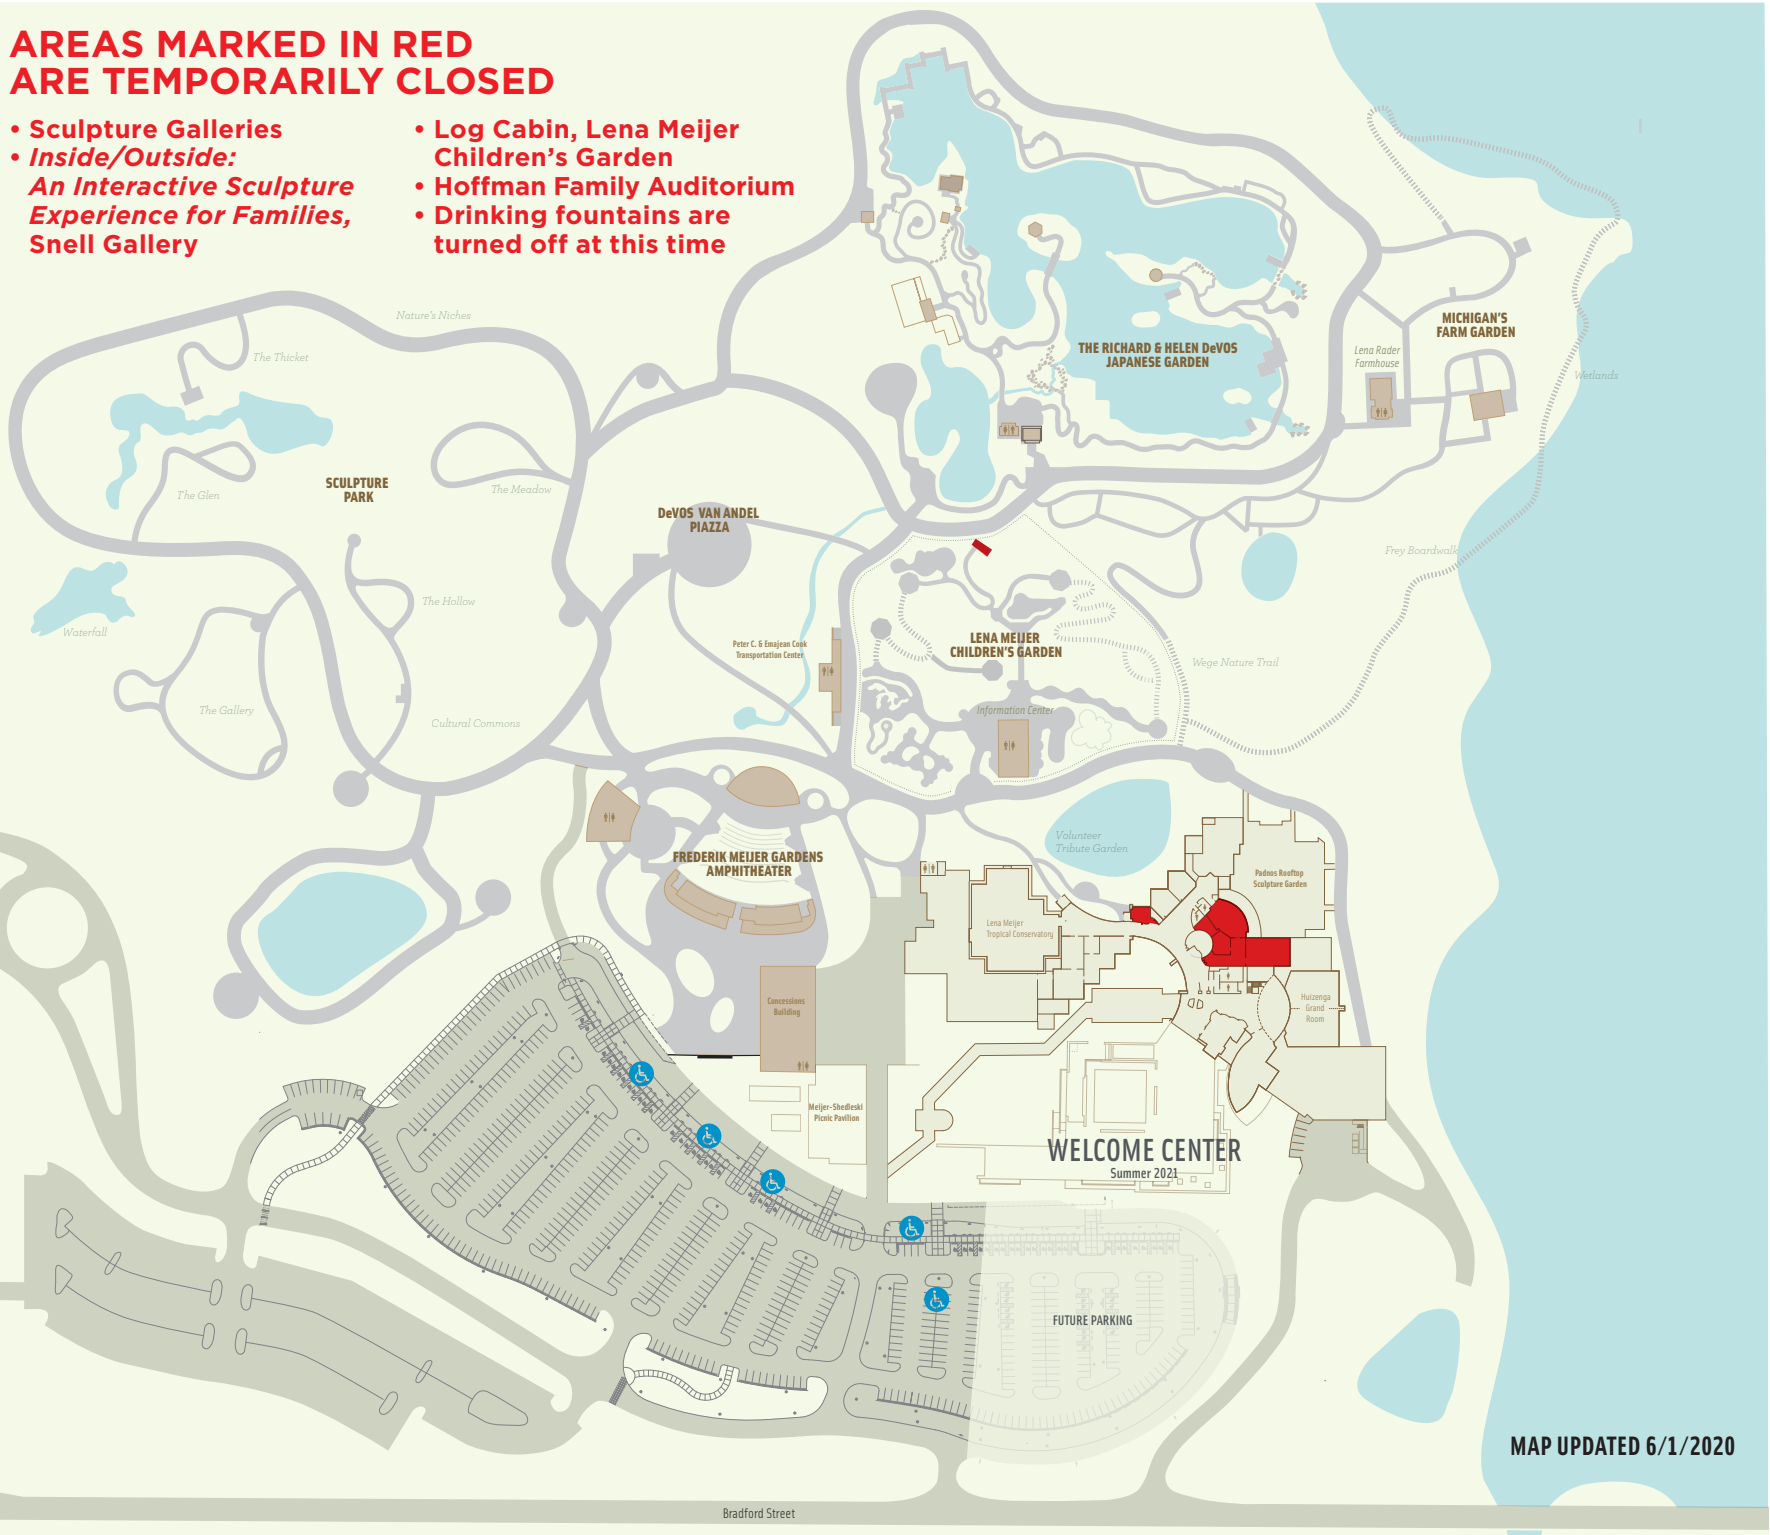

## AREAS MARKED IN RED ARE TEMPORARILY CLOSED

- Sculpture Galleries
- *Inside/Outside:  
An Interactive Sculpture  
Experience for Families,  
Snell Gallery*
- Log Cabin, Lena Meijer  
Children's Garden
- Hoffman Family Auditorium
- Drinking fountains are  
turned off at this time

East Beltline

**EAST BELTLINE  
ENTRANCE**

MAP UPDATED 6/1/2020

Bradford Street